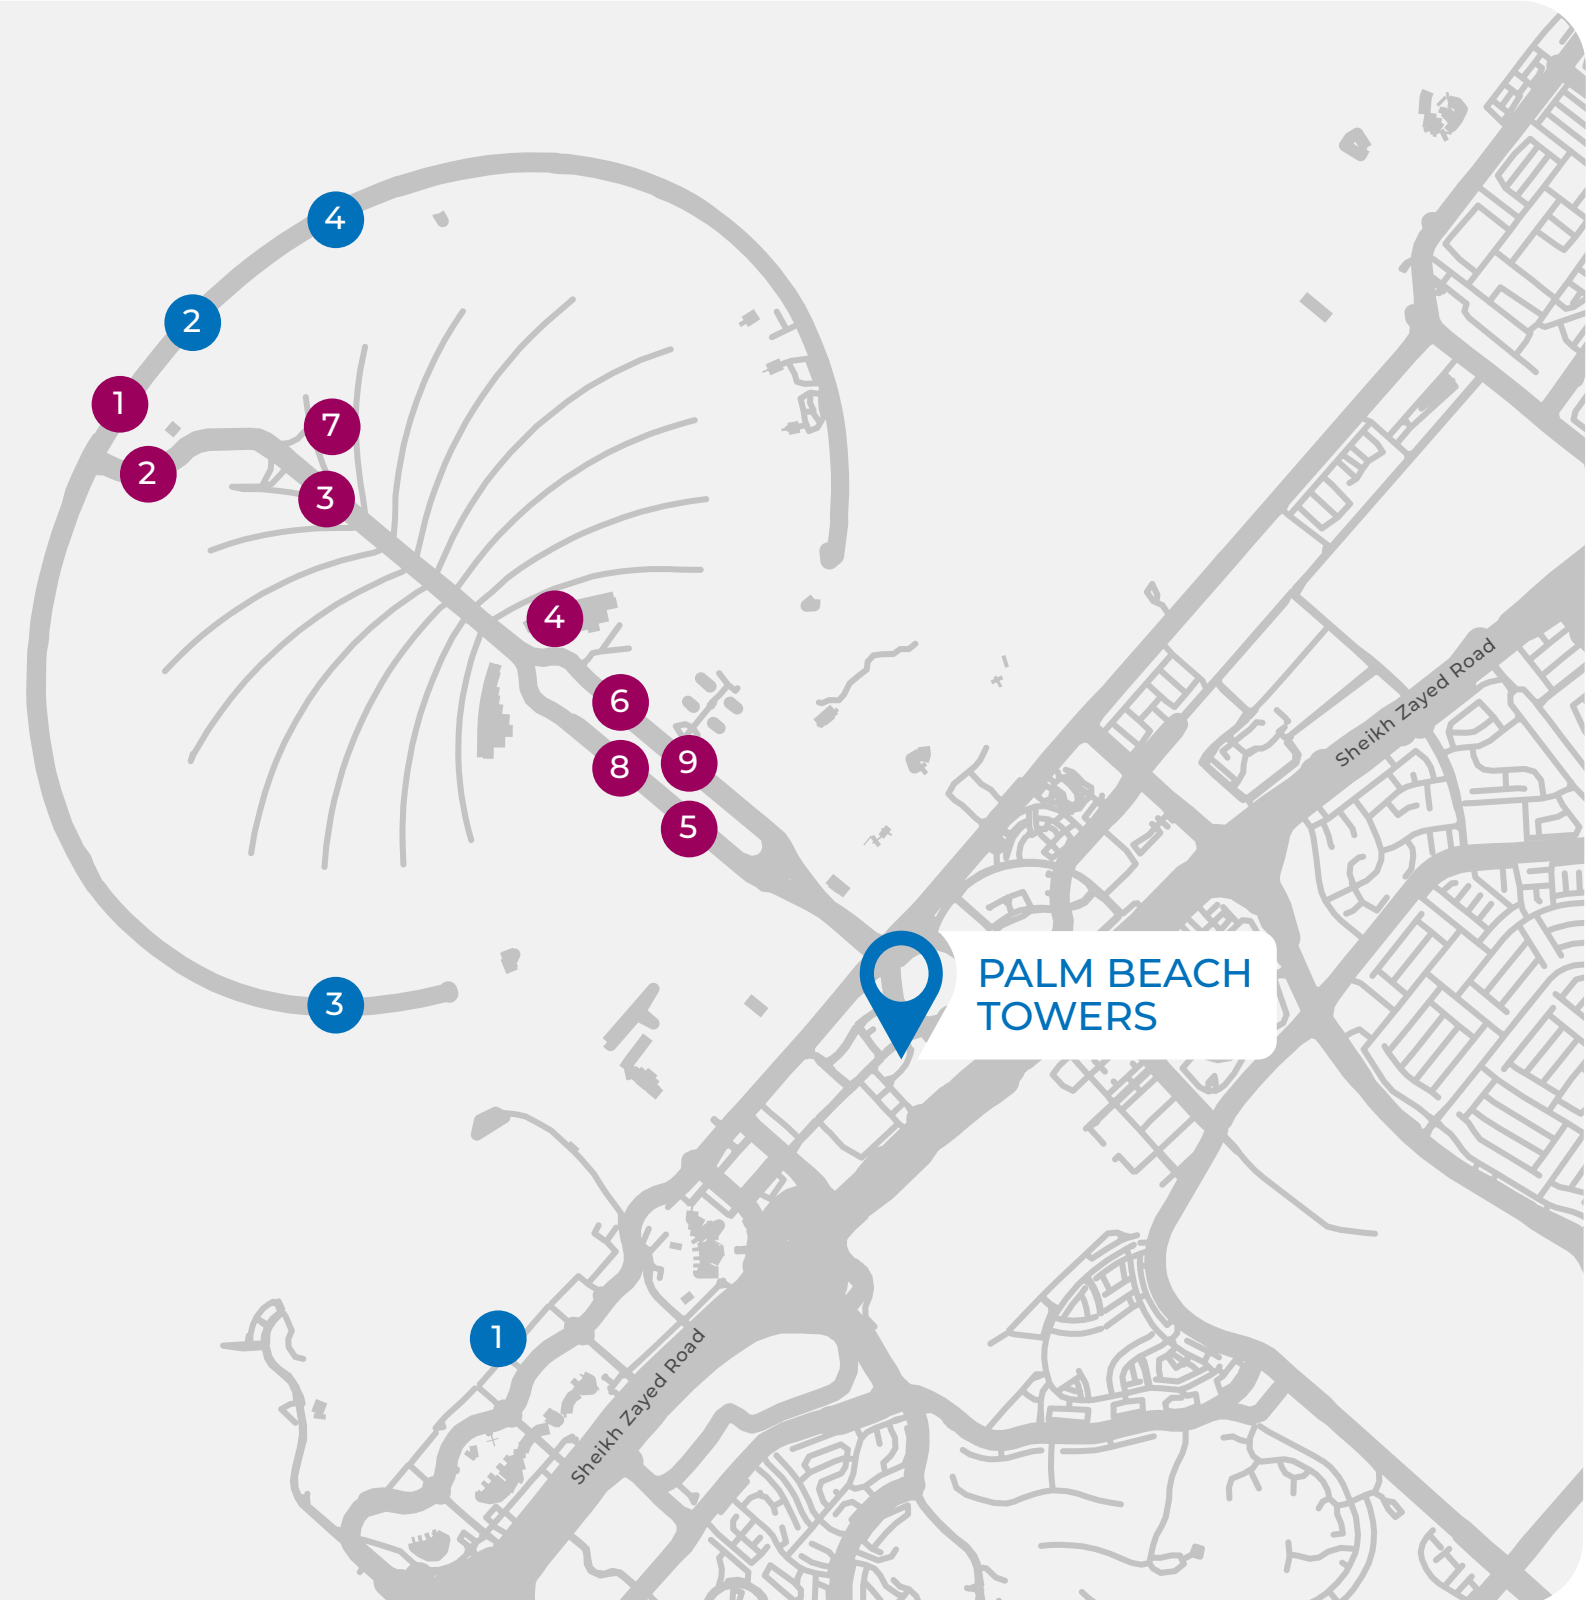

# THE EXCEPTIONAL IS ALWAYS AROUND THE CORNER

The Palm Beach Towers are located at the entrance of Palm Jumeirah, right in the middle of one the most exciting and vibrant areas of the city. This offers the freedom to do whatever the mood strikes, from taking a sunny stroll to eating at some of the most renowned restaurants or spending a day shopping at luxury retail brands. The location is also connected to the entire city with both tram and monorail access, making it easy to take in unmissable experiences across the city, no matter where they may be.

## Dining & Entertainment

- 1 Atlantis, The Palm
- 2 WHITE Beach Dubai
- 3 Social District
- 4 Nakheel Mall
- 5 Palm West Beach
- 6 Club Vista Marie
- 7 The Pointe
- 8 The View
- 9 St. Regis

## Experiences

- 1 Marina Beach
- 2 Aquaventure Water Park
- 3 Palm Jumeirah Corniche
- 4 Dolphin Bay

Convenience

Supermarkets

Tram Access

Metro Access

COME INVEST IN VACATION MODE  AT PALM BEACH

P A L M  
B E A C H  
T O W E R S