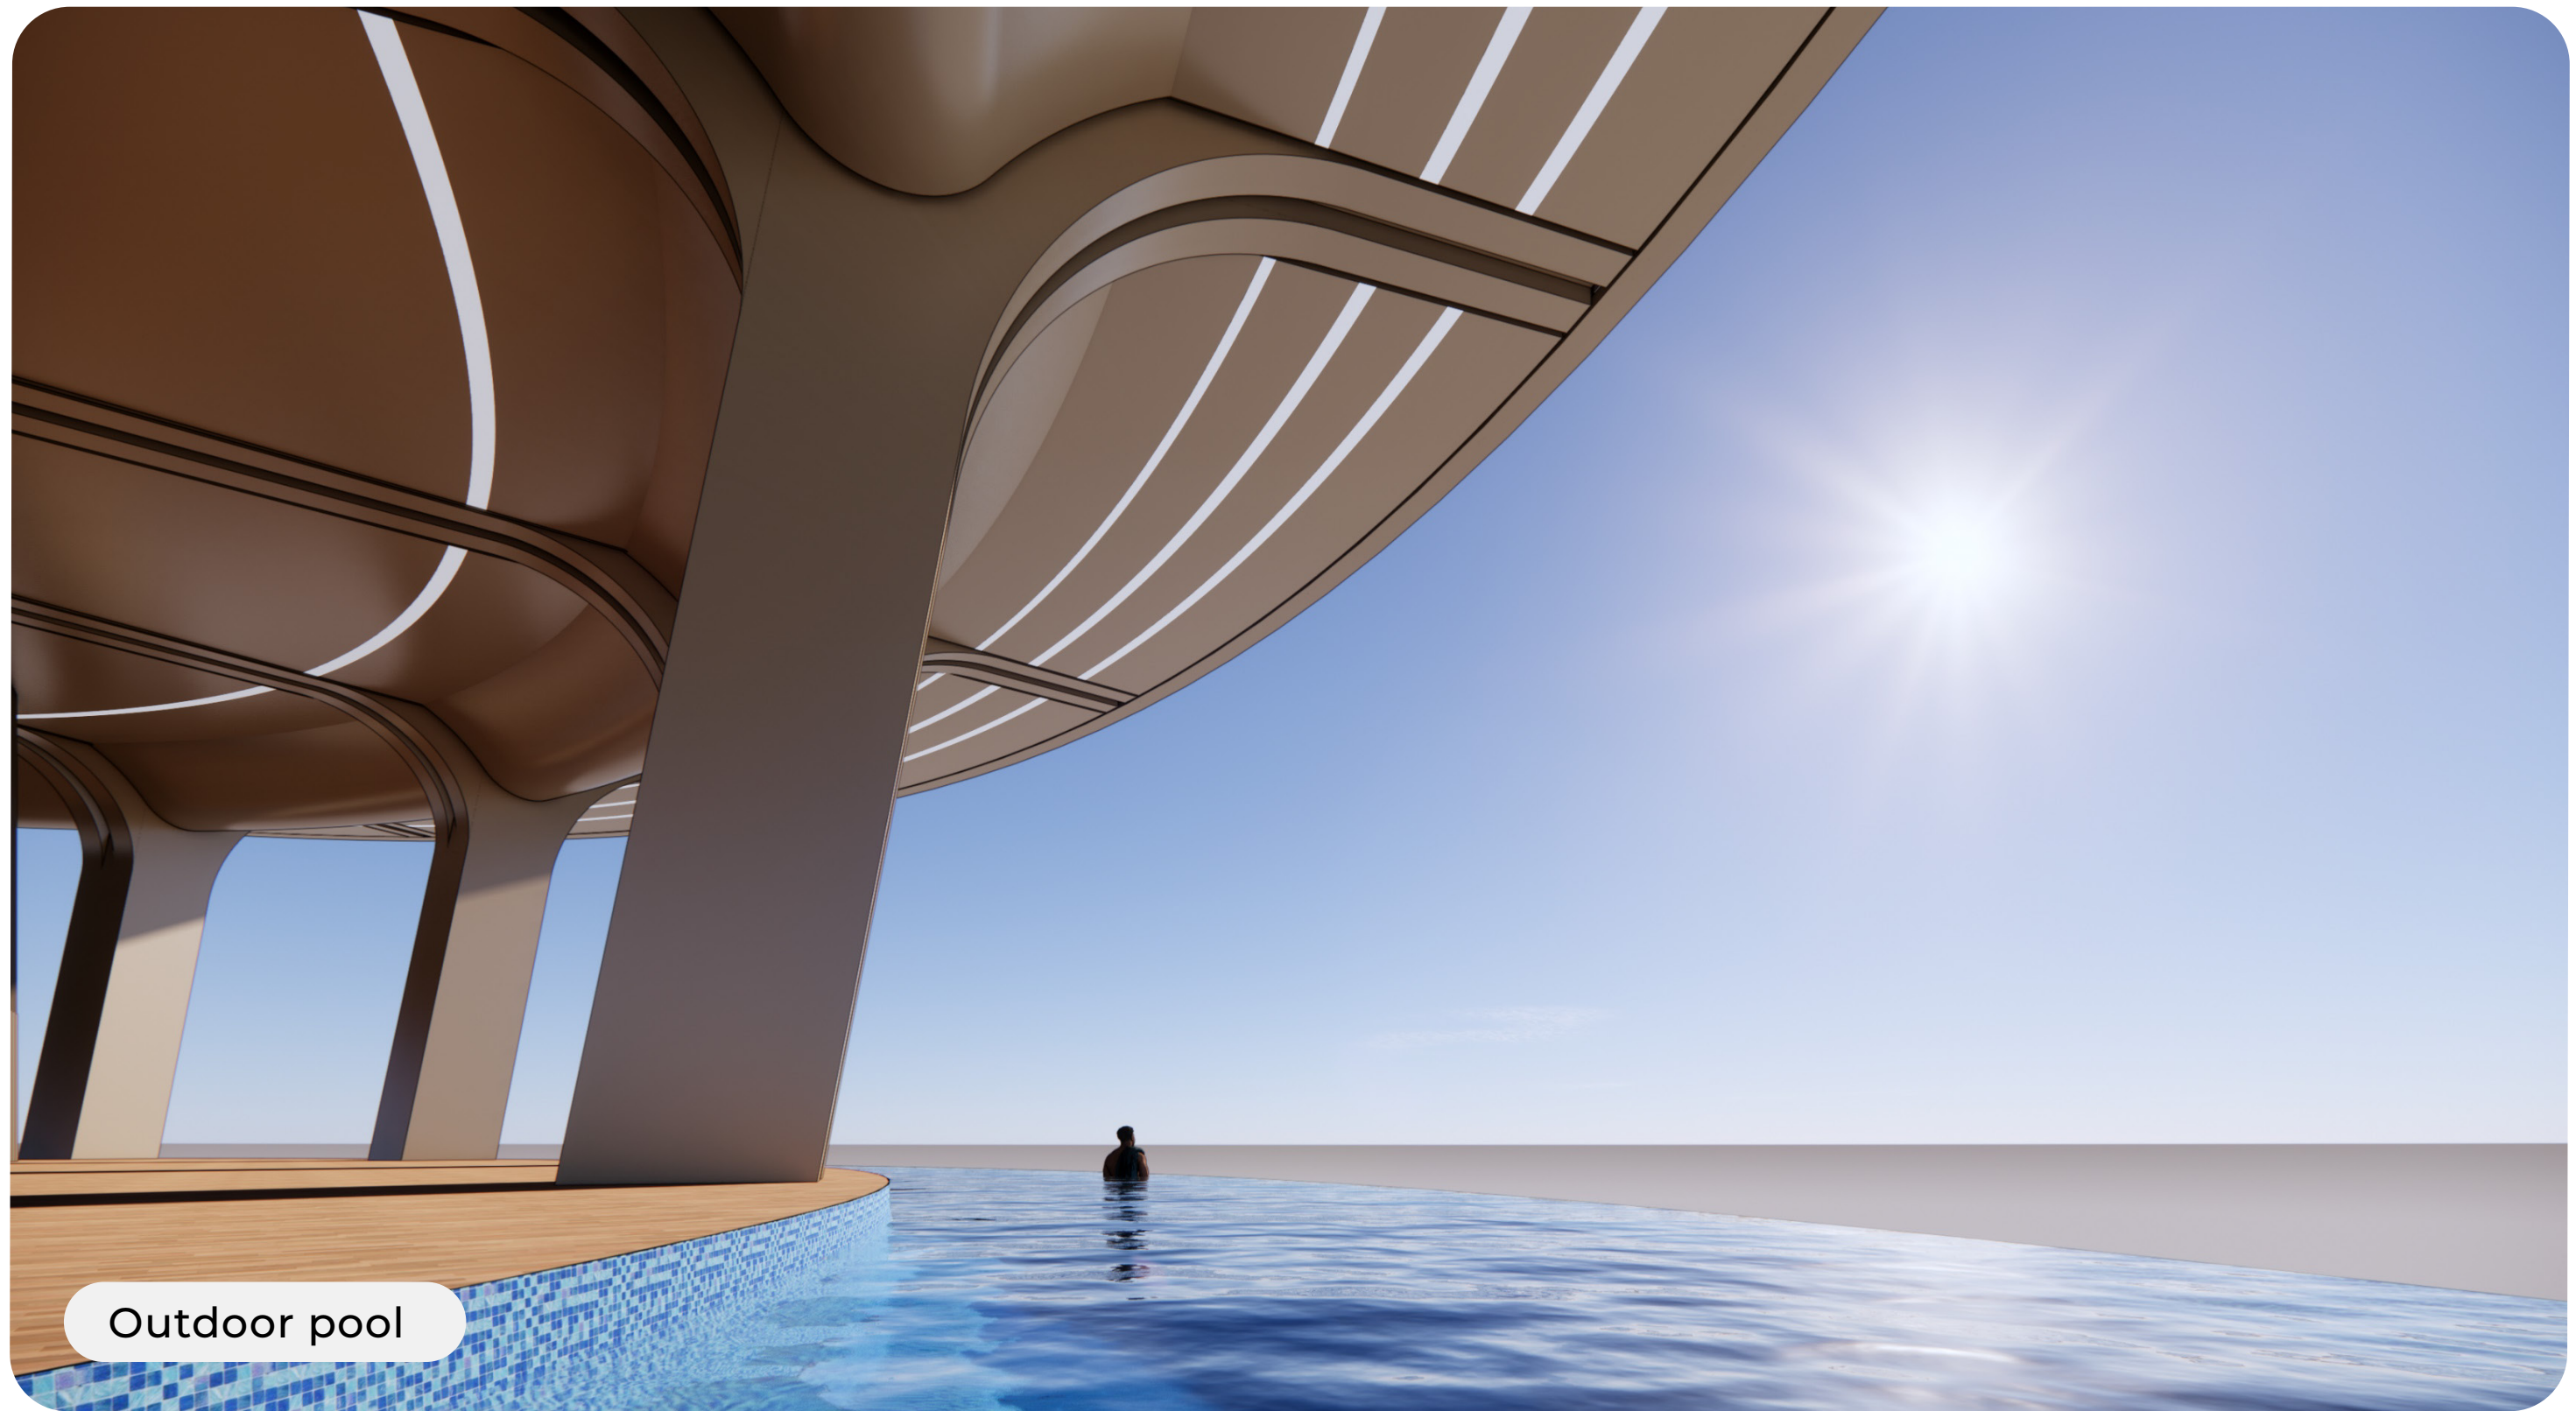

## THE CROWN

Soak in the 360-degree Infinity view from the rooftop viewing gallery, the restaurant or pool level and enjoy the horizons of Dubai from all angles.

View Gallery

Pool Level

Penthouses

Restaurants

Outdoor pool

# THE EXCEPTIONAL IS ALWAYS AROUND THE CORNER

The Palm Beach Towers are located at the entrance of Palm Jumeirah, right in the middle of one the most exciting and vibrant areas of the city. This offers the freedom to do whatever the mood strikes, from taking a sunny stroll to eating at some of the most renowned restaurants or spending a day shopping at luxury retail brands. The location is also connected to the entire city with both tram and monorail access, making it easy to take in unmissable experiences across the city, no matter where they may be.